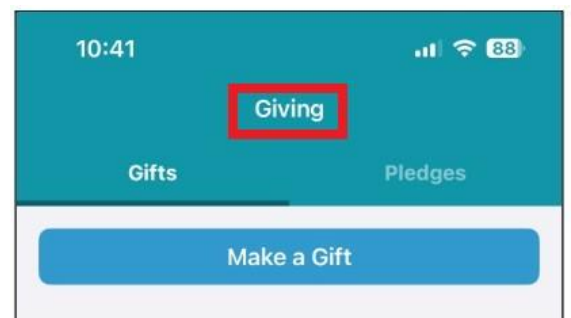

5. Fill out your Pledge and then click add.

Current Year's Pledge 

Jul 1, 2025 - Jun 30, 2026

[+ Add Pledge](#) [View Dashboard](#) [Manage Form](#) 🔍 ⌵

Name or Giving Number *	Amount	Frequency *	Pledge Period *	Total Pledge
<input type="text" value="Search profiles..."/>	<input type="text" value="0.00"/>	<input type="text" value="As can"/>	<input type="text" value="07/01/2025"/>  to <input type="text" value="06/30/2026"/> 	\$0.00
Add	Add & Set Up Online Gift	Cancel		

Mobile Pledge on Realm

1. Download the Realm Connect app from the App Store or Play Store.

2. Sign in to [Realm](#). If you do not have a Realm account, please reach out to Stacy at member-engagement@uuannapolis.org.

3. Go to the Giving tab.

4. Select the Pledges tab and click on Make a Pledge.

5. Enter the amount and frequency of your Pledge.

10:42
◀ Realm Connect

Unitarian Universalist Church of Annapolis

How much would you like to pledge?