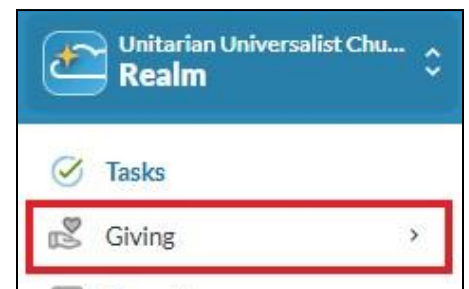

2. Once in Realm, go to the Giving section of the menu on the left.