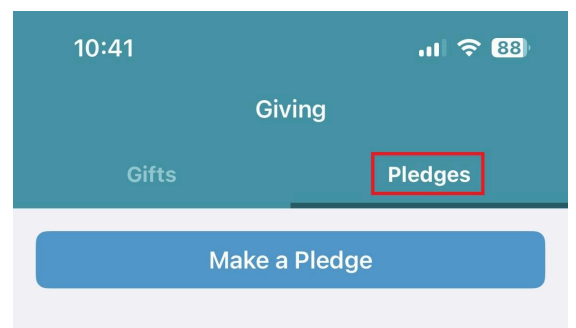

5. Fill out your Pledge and then click add.

Current Year's Pledge 

Jul 1, 2025 - Jun 30, 2026

[+ Add Pledge](#) [View Dashboard](#) [Manage Form](#) 🔍 ⌵

Name or Giving Number *	Amount	Frequency *	Pledge Period *	Total Pledge
<input type="text" value="Search profiles..."/>	<input type="text" value="0.00"/>	<input type="text" value="As can"/>	<input type="text" value="07/01/2025"/>  to <input type="text" value="06/30/2026"/> 	\$0.00
Add	Add & Set Up Online Gift	Cancel		

Mobile Pledge on Realm

1. Download the Realm Connect app from the App Store or Play Store.

2. Sign in to [Realm](#). If you do not have a Realm account, please reach out to Stacy at member-engagement@uuannapolis.org.

3. Go to the Giving tab.

4. Select the Pledges tab and click on Make a Pledge.

5. Enter the amount and frequency of your Pledge.

10:42
◀ Realm Connect

Unitarian Universalist Church of Annapolis

How much would you like to pledge?