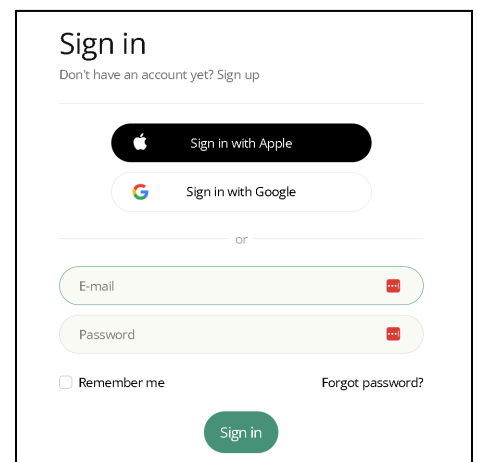

5. Fill out your Pledge and then click add.

Current Year's Pledge 

Jul 1, 2025 - Jun 30, 2026

[+ Add Pledge](#) [View Dashboard](#) [Manage Form](#) 🔍 ⌵

Name or Giving Number *	Amount	Frequency *	Pledge Period *	Total Pledge
<input type="text" value="Search profiles..."/>	<input type="text" value="0.00"/>	<input type="text" value="As can"/>	<input type="text" value="07/01/2025"/>  to <input type="text" value="06/30/2026"/> 	\$0.00
Add	Add & Set Up Online Gift	Cancel		

Mobile Pledge on Realm

1. Download the Realm Connect app from the App Store or Play Store.

2. Sign in to [Realm](#). If you do not have a Realm account, please reach out to Stacy at member-engagement@uuannapolis.org.