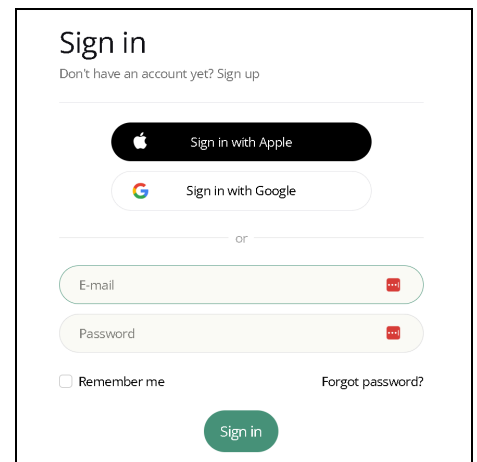

Forward Together

Members will pledge from **July 1, 2025 through June 30, 2026**. An increase in your pledge helps UUCA to realize our big dreams! By contributing to the pledge drive, you help maintain our welcoming community and support the meaningful programs that make UUCA a beloved community. Your thoughtful and generous contributions ensure the continued success of our community.

Please complete your pledge by March 31, 2025 to support our FY2025-26 budgeting process.

Computer Pledge on Realm

1. Sign in to [Realm](#). If you do not have a Realm account, please reach out to Stacy at member-engagement@uuannapolis.org.